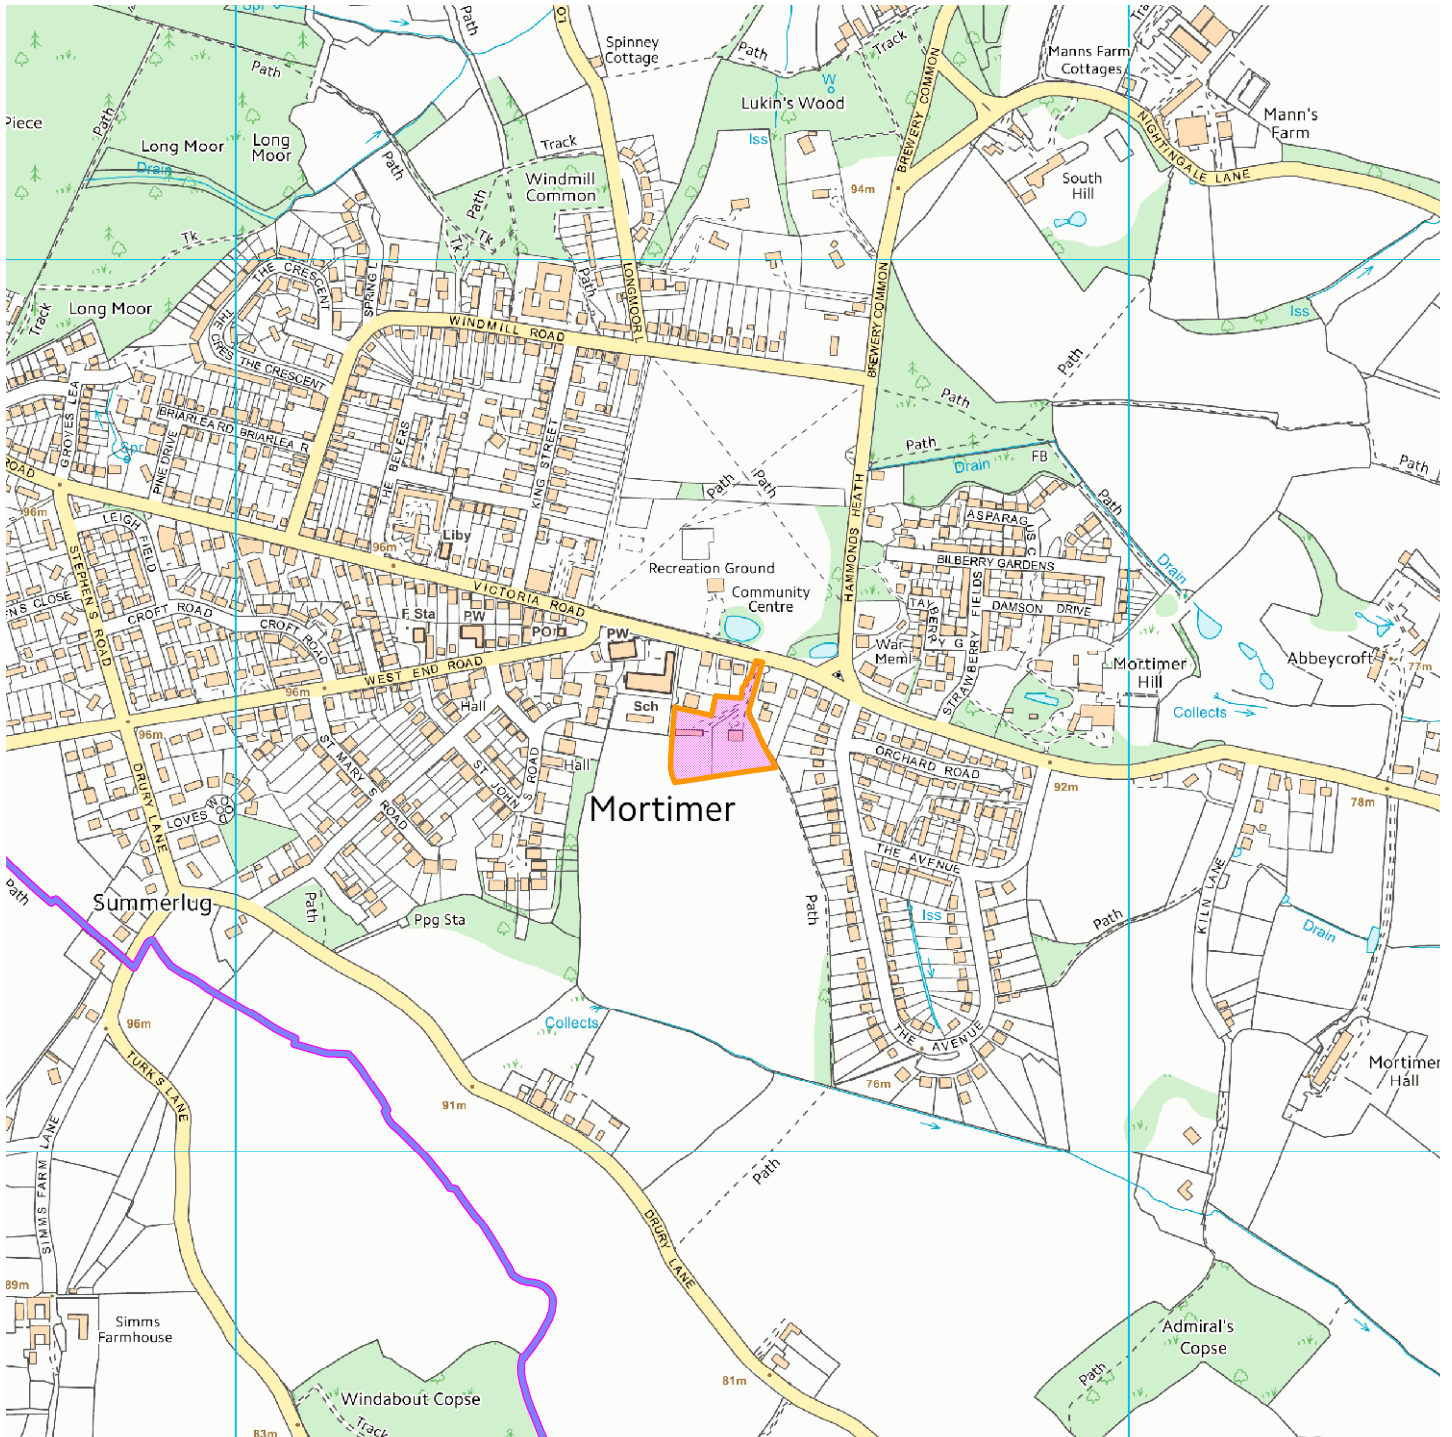

Fairwinds and Land at Tower House, The Street, Mortimer Common

Map Centre Coordinates :

Scale : 1:8477

Reproduced from the Ordnance Survey map with the permission of the Controller of Her Majesty's Stationery Office © Crown Copyright 2003.

Unauthorised reproduction infringes Crown Copyright and may lead to prosecution or civil proceedings.

Organisation	West Berkshire Council
Department	
Comments	
Date	24 November 2016
SLA Number	0100024151